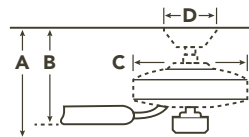

Customize Arkwright™ to your personal style in 4 easy steps:

- 1 Choose Fan Finish
- 2 Light Kit
- 3 Blade Material
- 4 Blade Length

See pages 122-123.

**HANGING MEASUREMENTS**

**WITH 4" DOWNROD**

Fixture Drop (from ceiling)	Blade Drop (from ceiling)	Housing (width)	Ceiling Canopy (width)
A: 15.25"	B: 12.75"	C: 7.50"	D: 6.00"